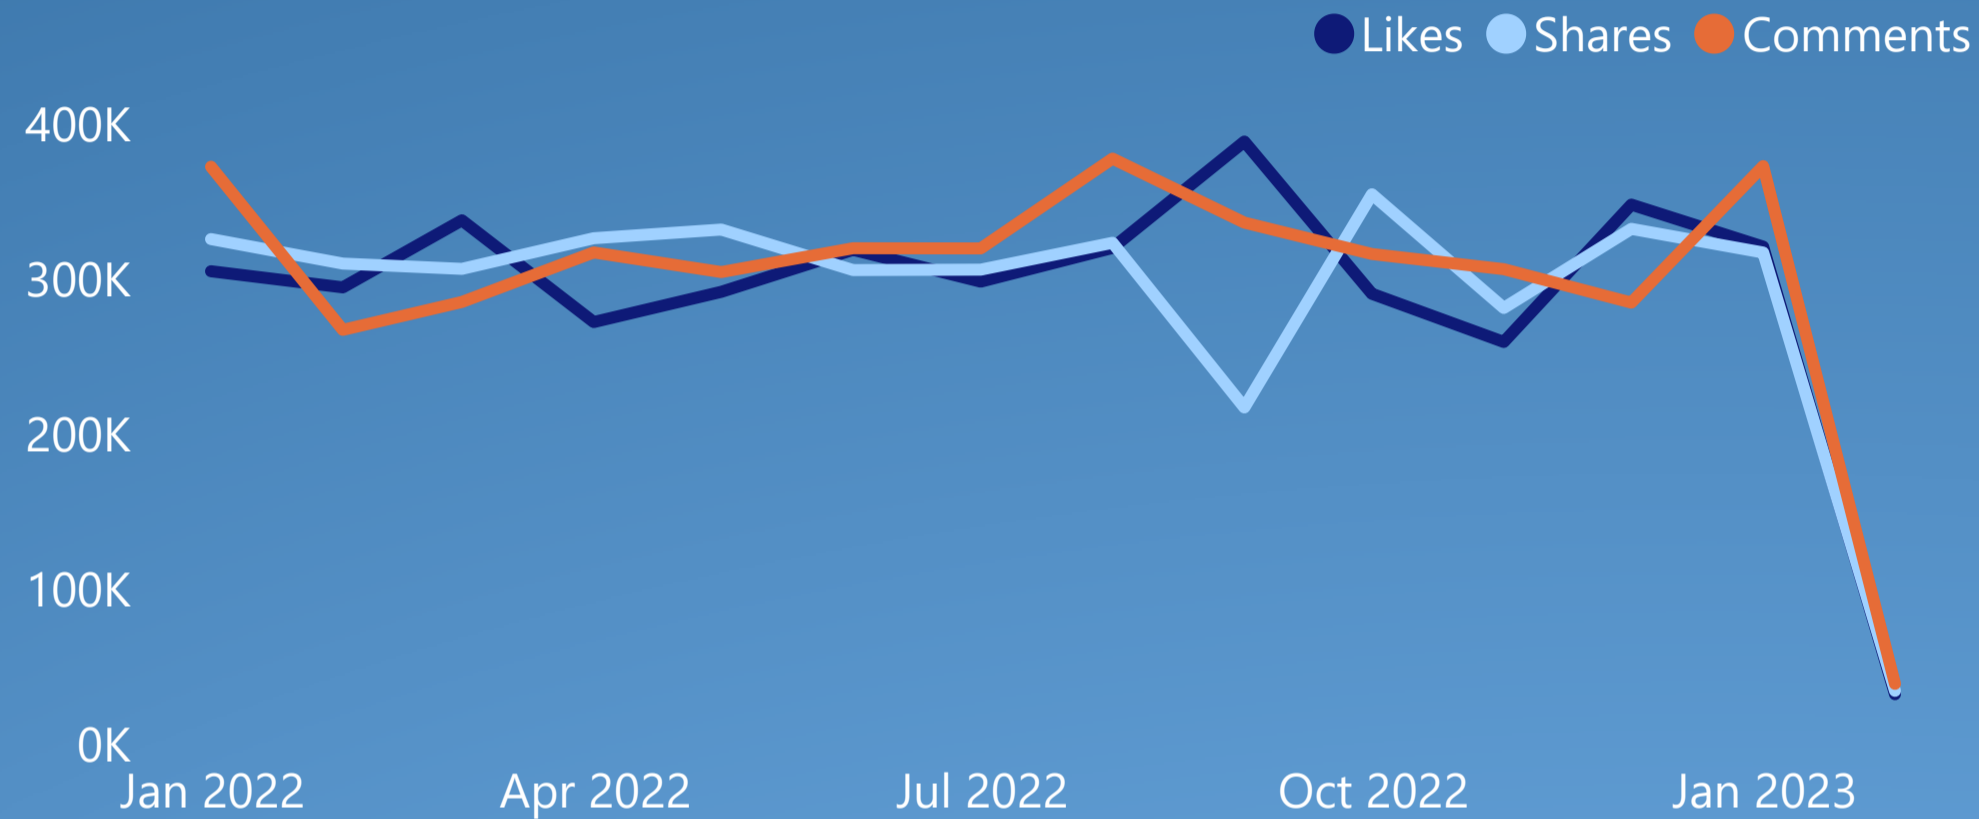

Social Media Engagement Report

6.5%

Average Engagement Rate

940M

Total Views

4.1M

Total Likes

4.1M

Total Shares

4.2M

Total Comments

Slicer Panel

Year

All

Device

All

Category

All

User Engagement Over Time

User Engagement Rate By Device

User Engagement Per Category

User Engagement Rate Over Time